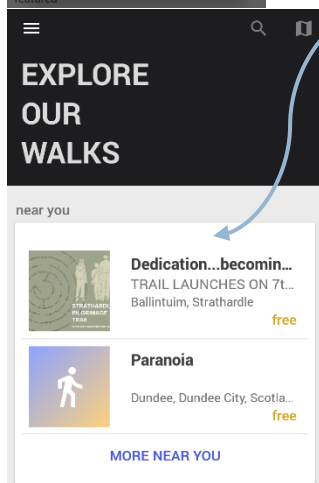

STRATHARDLE PILGRIMAGE TRAIL

An immersive augmented reality experience

Before You Go – connect to wifi

1. Open your device App Store

OR

2. Search for the Echoes xyz app, install it and then open it

ECHOES: interactive GPS-triggered sound walks
Echoes.xyz Team Music & Audio
PEGI 3
Offers in-app purchases
Add to Wishlist Install

3. Put in your email address, create a password and sign up

4. you need to allow the app to use your device location

5. If the trail does not appear, search for: Strathardle Pilgrimage Trail

6. Select Download so as you can listen when you are away from the wi-fi signal

7. Once it has downloaded, press START

8. Go to the church at Ballintuim to start the walk

If you want to listen without walking press the pause button and click on each of the yellow spots in turn

When you have finished listening: