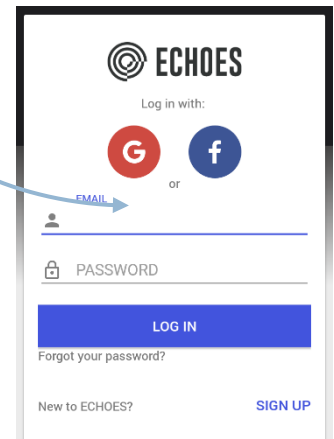

STRATHARDLE PILGRIMAGE TRAIL

An immersive augmented reality experience

Before You Go – connect to wifi

1. Open your device App Store

OR

2. Search for the Echoes xyz app, install it and then open it

ECHOES: interactive GPS-triggered sound walks
Echoes.xyz Team Music & Audio
PEGI 3
Offers in-app purchases
Add to Wishlist Install

3. Put in your email address, create a password and sign up

4. you need to allow the app to use your device location

5. If the trail does not appear, search for: Strathardle Pilgrimage Trail

6. Select Download so as you can listen when you are away from the wi-fi signal