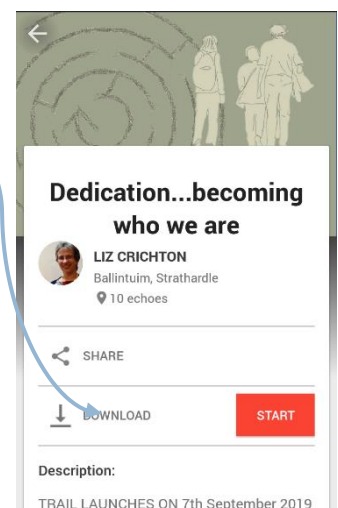

STRATHARDLE PILGRIMAGE TRAIL

An immersive augmented reality experience

Before You Go – connect to wifi

1. Open your device App Store

OR

2. Search for the Echoes xyz app, install it and then open it

ECHOES: interactive GPS-triggered sound walks
Echoes.xyz Team Music & Audio
PEGI 3
Offers in-app purchases
Add to Wishlist Install

3. Put in your email address, create a password and sign up

4. you need to allow the app to use your device location

5. If the trail does not appear, search for: Strathardle Pilgrimage Trail

6. Select Download so as you can listen when you are away from the wi-fi signal

7. Once it has downloaded, press START

8. Go to the church at Ballintuim to start the walk

If you want to listen without walking press the pause button and click on each of the yellow spots in turn

When you have finished listening: