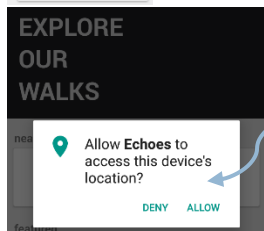

STRATHARDLE PILGRIMAGE TRAIL

An immersive augmented reality experience

Before You Go – connect to wifi

1. Open your device App Store

OR

2. Search for the Echoes xyz app, install it and then open it

ECHOES: interactive GPS-triggered sound walks
Echoes.xyz Team Music & Audio
PEGI 3
Offers in-app purchases
Add to Wishlist Install

3. Put in your email address, create a password and sign up

4. you need to allow the app to use your device location

5. If the trail does not appear, search for: Strathardle Pilgrimage Trail

6. Select Download so as you can listen when you are away from the wi-fi signal